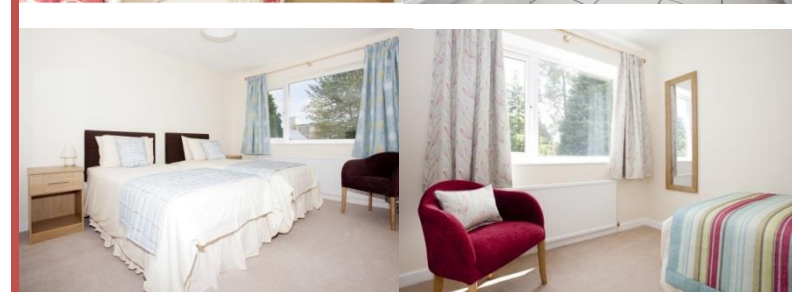

St George's House, 17 Lascelles Road, Harrogate, North Yorkshire, HG2 0LA

For information regarding tourist attractions in and around the Harrogate area, please visit www.visitharrogate.co.uk

A large proportion of the internal furnishings have been kindly donated by Next Charitable Fund