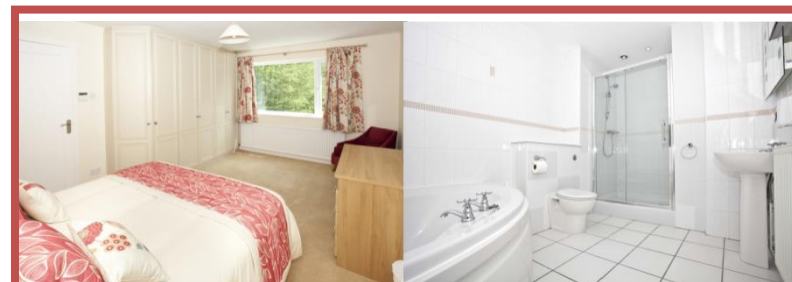

St George's House, 17 Lascelles Road, Harrogate, North Yorkshire, HG2 0LA

For information regarding tourist attractions in and around the Harrogate area, please visit www.visitharrogate.co.uk

A large proportion of the internal furnishings have been kindly donated by Next Charitable Fund